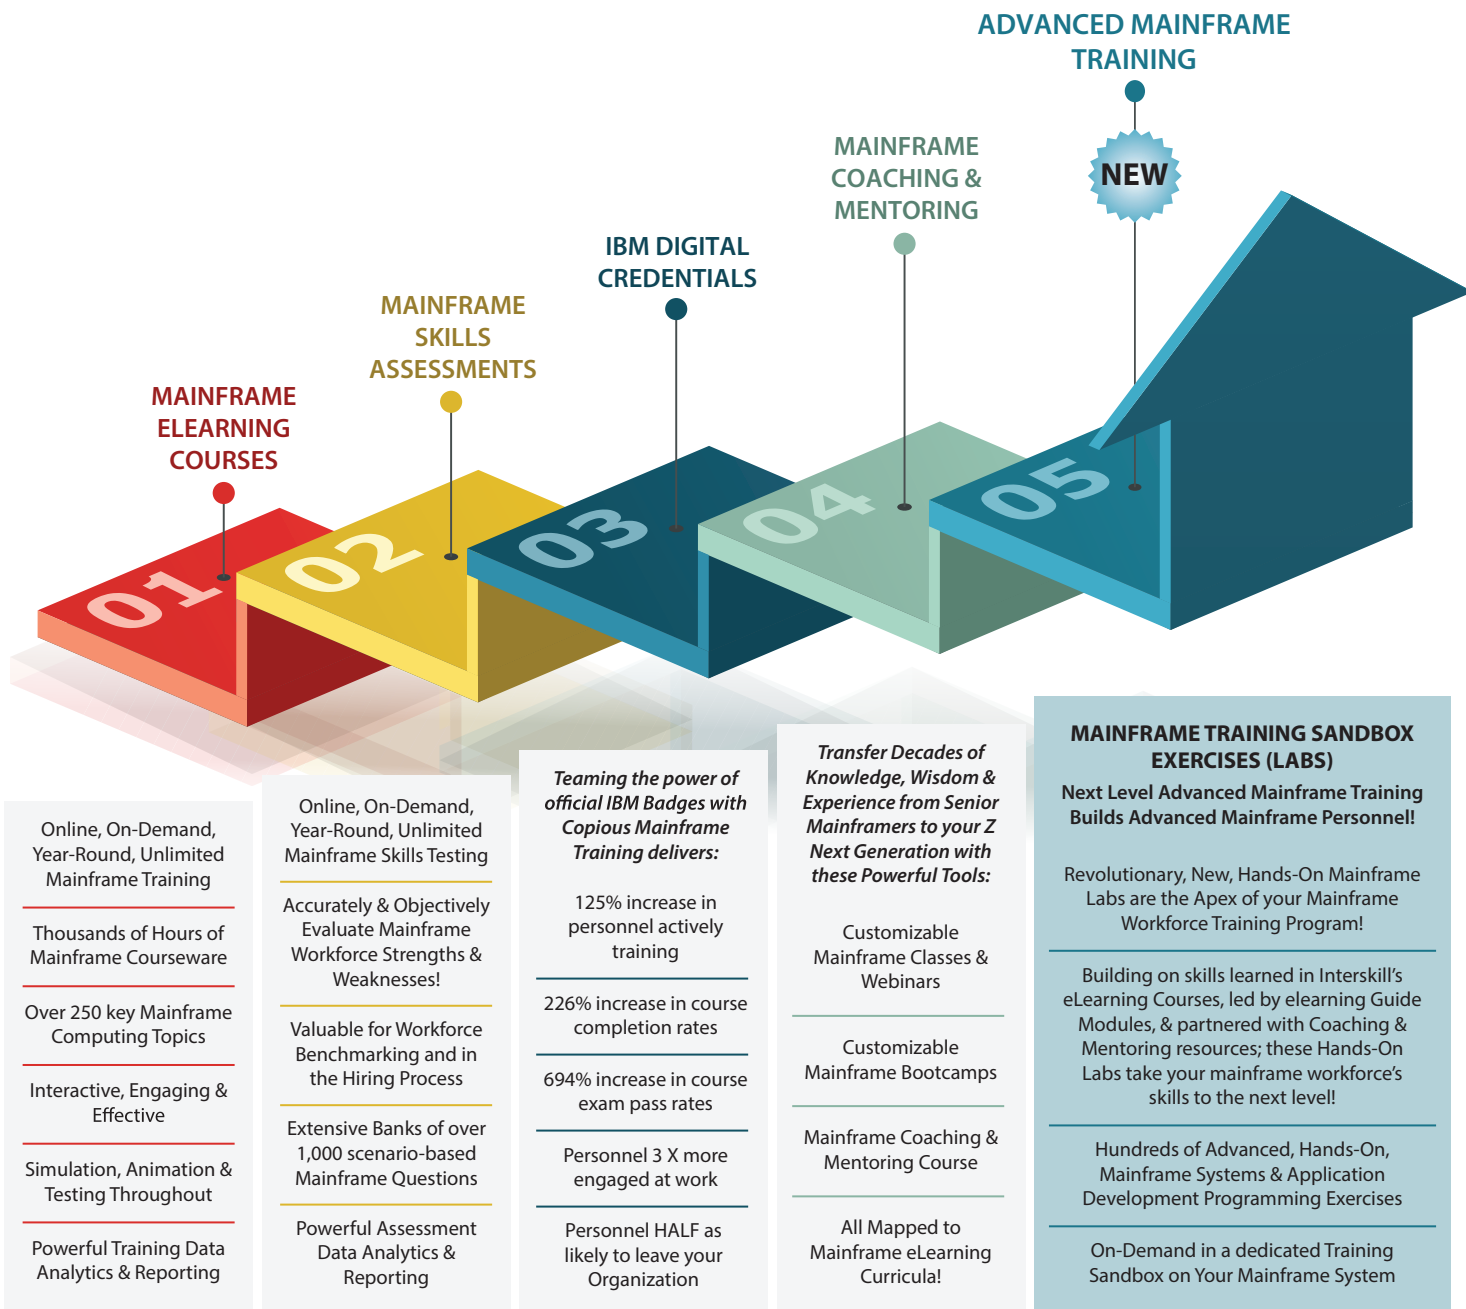

How to Build a Mainframe Workforce

**This is the world's MOST delivered mainframe training!
It's Year-Round. It's On-Demand. It's Low-Cost. It's Online.**

And now it's even better with new, advanced, Mainframe Training Sandbox Exercises (Labs)!

In this difficult & disrupted year, it will take away your mainframe organization's training headaches!
No classroom, no travel, no cancellations. Mainframe Workforce Training at home or at work, day or night, all year round!
Thousands of hours of mainframe training at the fingertips of everyone in your mainframe computing workforce!